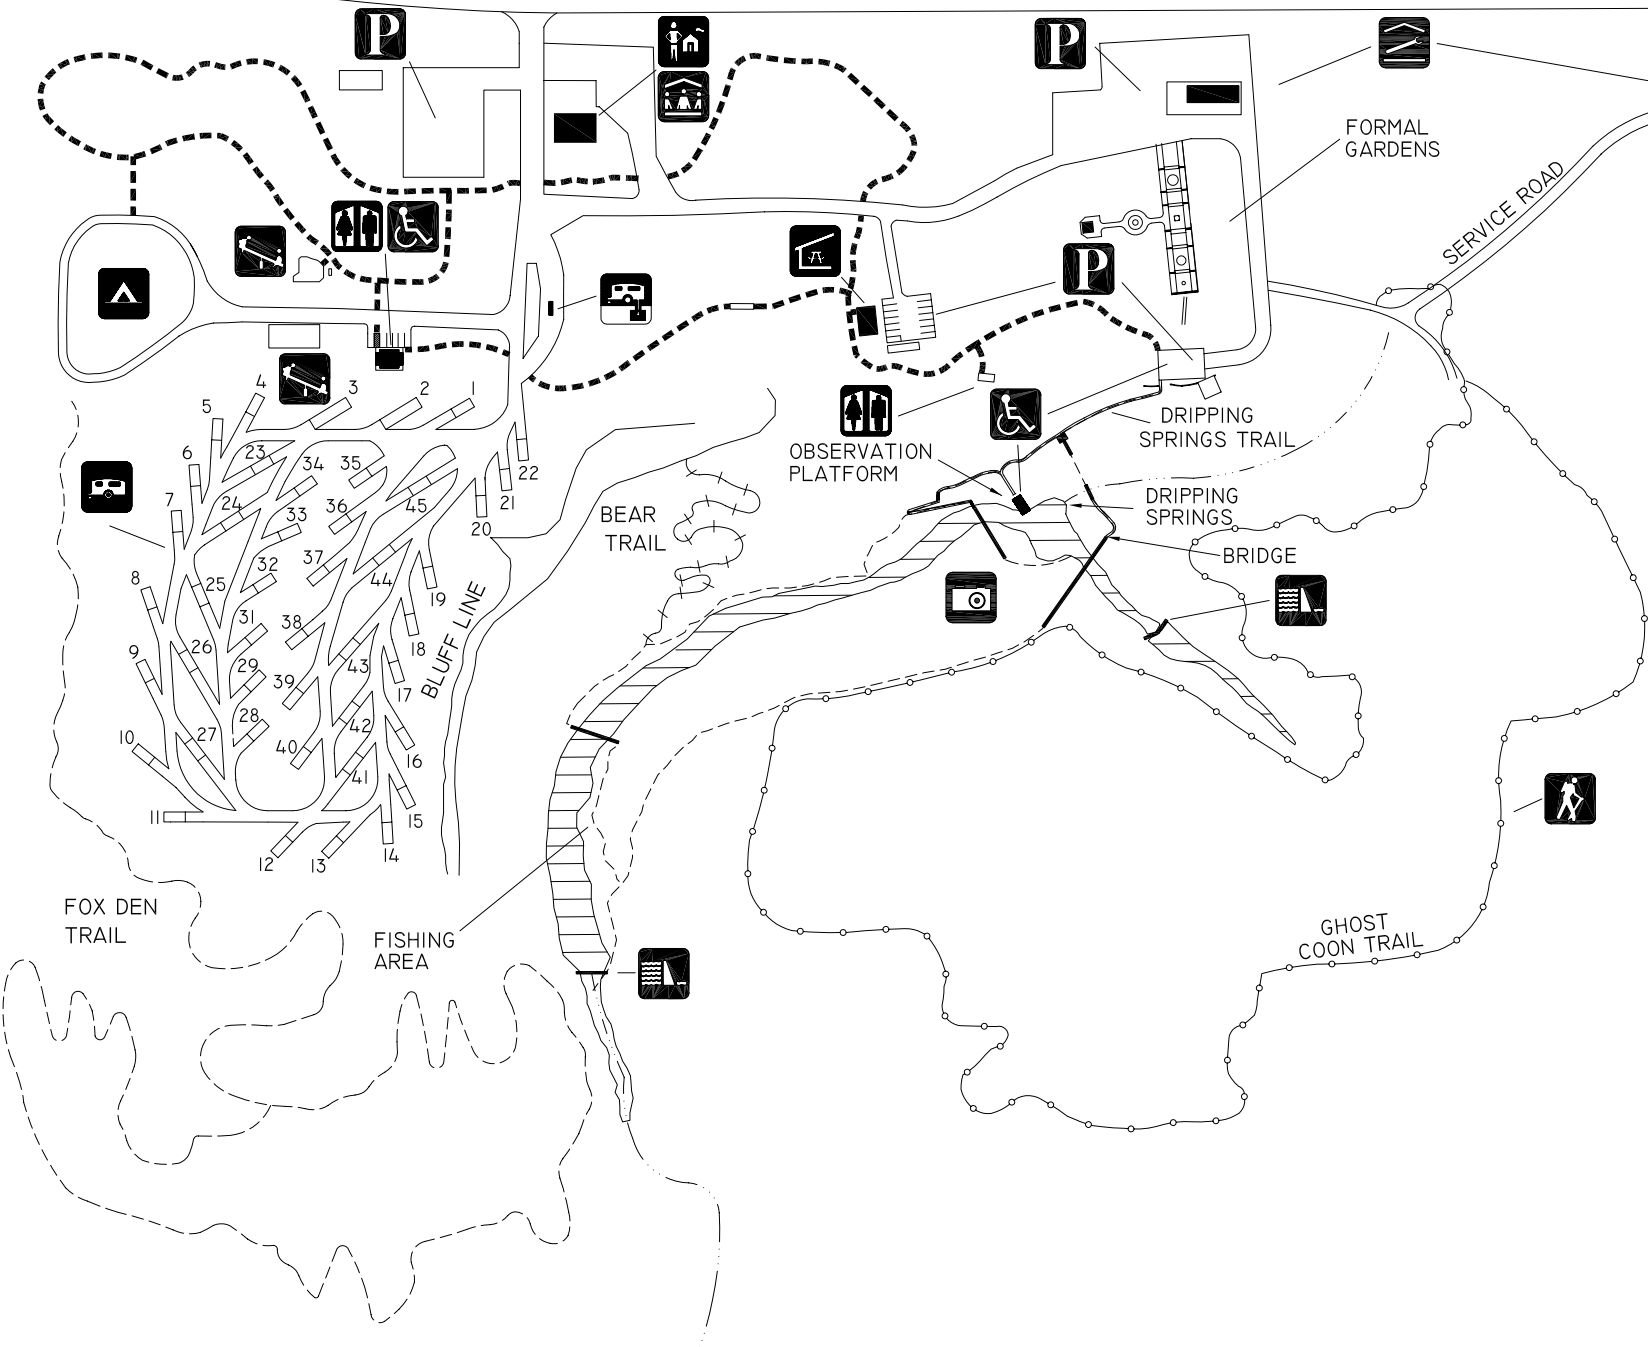

TO US HIGHWAY 412

NATURAL FALLS STATE PARK

PARK ENTRANCE

KEY TO SYMBOLS	
	VISITOR'S CENTER
	COMMUNITY CENTER
	PARKING
	COMFORT STATION
	TENT AREA
	PLAYGROUND
	RV CAMPING
	RV DUMP STATION
	PICNIC PAVILION
	HANDICAPPED ACCESSIBLE
	SCENIC AREA
	HIKING TRAIL
	PARK MAINTENANCE
	DAM